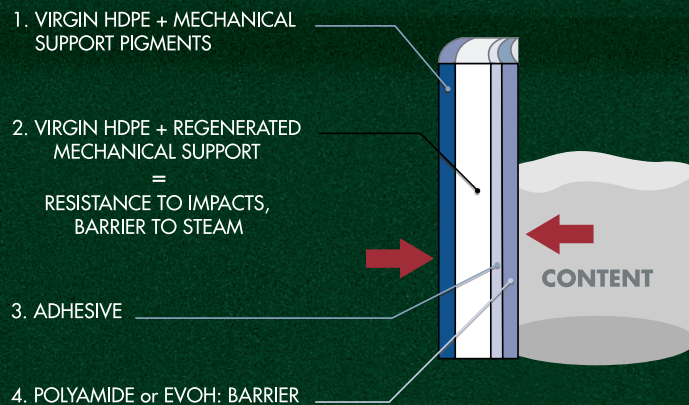

COEX from Tournaire: the smart barrier.

BARRIER PLASTIC RANGE

Product range names	C40	Chem50	Euro KS45	Euro KS50	EURO TT50	EURO TE63
Standard cap types	40 mm	50 mm	45 mm	50 mm	50 mm	63 mm
CAPACITY						
100cc	120cc <input type="radio"/>		120cc <input type="radio"/>			
250cc	275cc <input type="radio"/>	275cc <input type="radio"/>		275cc <input type="radio"/>	275cc <input type="radio"/> NEW	
500cc	550cc <input type="radio"/>	600cc <input type="radio"/>		550cc <input type="radio"/>	550cc <input type="radio"/> NEW	
750cc		01.800 <input type="radio"/>				
1L	1L100 <input type="radio"/>	1L100 <input type="radio"/>		1L200 <input type="radio"/>	1L200 <input type="radio"/>	1L100 <input type="radio"/> NEW
1L2	(U.N/12)	(U.N&U.N/12)		(U.N)	(U.N&U.N/12)	(U.N/12)
2L		1L250 <input type="radio"/>		1L300 <input type="checkbox"/>	1L300 <input type="checkbox"/>	
3L				2L200 <input type="checkbox"/>	2L200 <input type="checkbox"/>	3L <input type="checkbox"/>
5L						5L500 <input type="checkbox"/>
10L						10L <input type="checkbox"/> NEW
						(U.N & U.N/2)
Neck dimension (external thread diameter)	41,7mm	49,6mm	44,8mm	50mm	49,5mm	63,4mm
Tamper evident CAP	tear off ring	tear off ring	none	none	pillar breakable ring	pillar breakable ring
Wad: Alu/Per or Alu for induction sealing	ALUPET/ or induction sealing	ALUPET/ or induction sealing	induction sealing	induction sealing	ALUPET/ or induction sealing	ALUPET/ or induction sealing
Barrier material	Polyamide, EVOH	Polyamide, EVOH	Polyamide, EVOH	Polyamide, EVOH	Polyamide, EVOH	Polyamide
Possibility monolayer structure	HDPE	HDPE	HDPE	HDPE	HDPE	HDPE
Protected label area with recess	X	X			X - except 1L3 2L2	X - except 1L
Visibility stripe						X 5L and 10L only
Label area without protection			X	X		
Dosing cup with graduation	100cc	75cc or 100cc		75cc or 100cc	75cc or 100cc	100cc
"U.N" = stand alone U.N certification "U.N/4" = U.N combined certification in boxes of 4						
Engraving, logo, colors, please contact us In bold type letters: standard production						